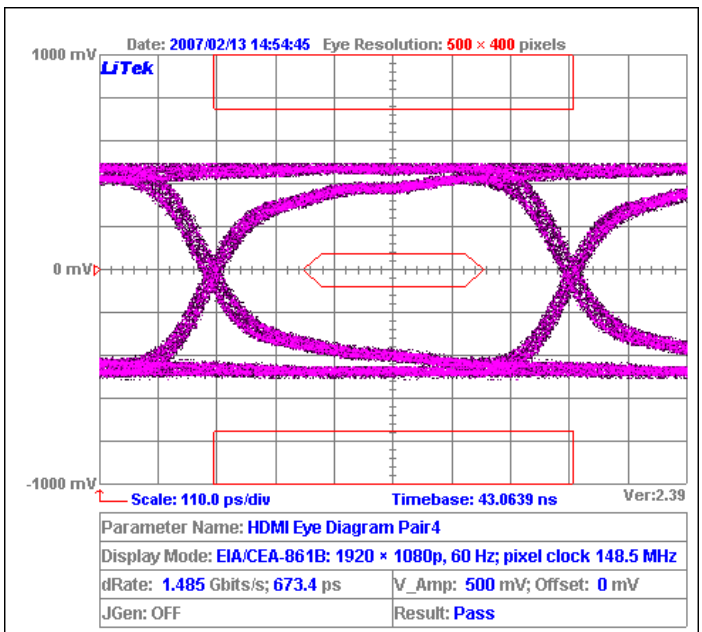

ISLAND 5² HDMI .5 METER EYE DIAGRAM TEST

Test Equipment Information

ID	Product and Serial Number	Description with series number	Manufacturer
1	DTG5334(B010132)	Data Timing Generator	Tektronix
2	86100A(US41060872)	Time Domain Reflector(TDR)	Agilent(HP)

Device Under Test (DUT) Information

Length(m)	0.5	Tested Pairs	4	Pairs
Temperature	25	Humidity	60	%
Batch Number	Sa7017	Bundle Number	1#	
Testing following	HDMI			
Comments	HDMI19M/HDMI19M CABLE 28AWG CL-3 3.7mmx13.5mm Pearl White IHH			
Technician	Tian	Test Result	Pass	