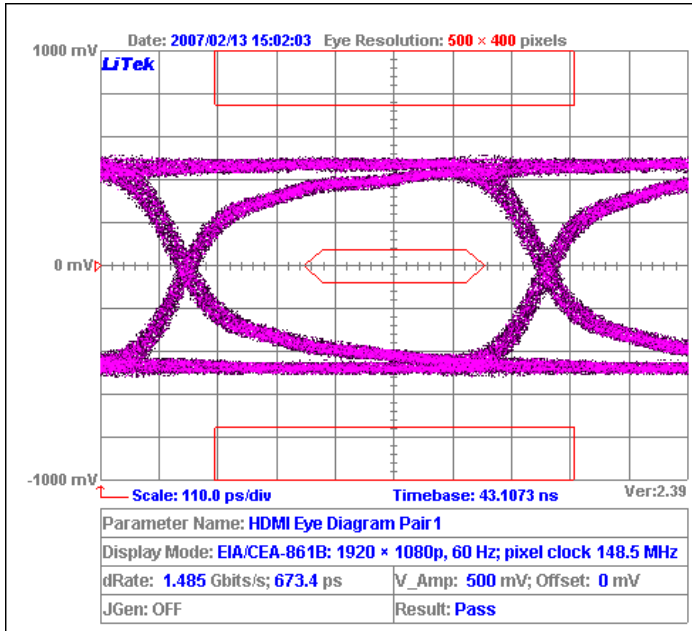

ISLAND 5² HDMI .5 METER EYE DIAGRAM TEST

Test Equipment Information

ID	Product and Serial Number	Description with series number	Manufacturer
1	DTG5334(B010132)	Data Timing Generator	Tektronix
2	86100A(US41060872)	Time Domain Reflector(TDR)	Agilent(HP)

Device Under Test (DUT) Information

Length(m)	0.5	Tested Pairs	4	Pairs
Temperature	25	Humidity	60	%
Batch Number	Sa7017	Bundle Number	1#	
Testing following	HDMI			
Comments	HDMI19M/HDMI19M CABLE 28AWG CL-3 3.7mmx13.5mm Pearl White IHH			
Technician	Tian	Test Result	Pass	