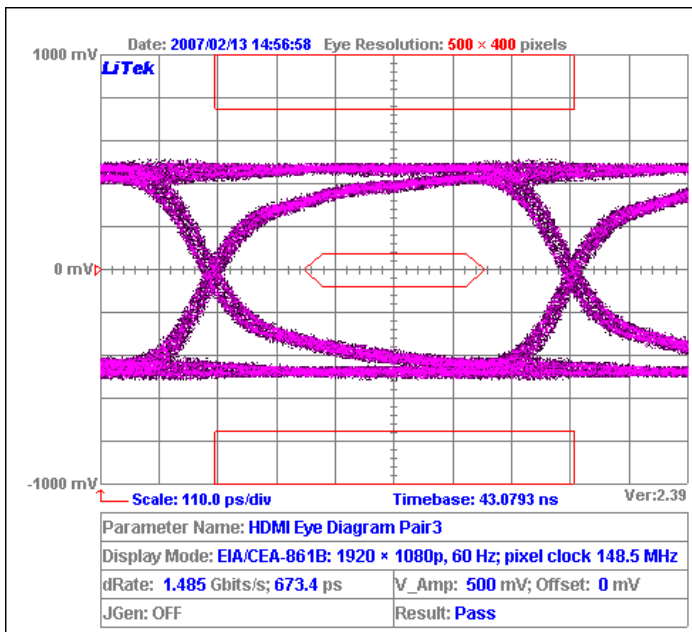

ISLAND 5² HDMI .5 METER EYE DIAGRAM TEST

Test Equipment Information

ID	Product and Serial Number	Description with series number	Manufacturer
1	DTG5334(B010132)	Data Timing Generator	Tektronix
2	86100A(US41060872)	Time Domain Reflector(TDR)	Agilent(HP)

Device Under Test (DUT) Information

Length(m)	0.5	Tested Pairs	4	Pairs
Temperature	25	Humidity	60	%
Batch Number	Sa7017	Bundle Number	1#	
Testing following	HDMI			
Comments	HDMI19M/HDMI19M CABLE 28AWG CL-3 3.7mmx13.5mm Pearl White IHH			
Technician	Tian	Test Result	Pass	