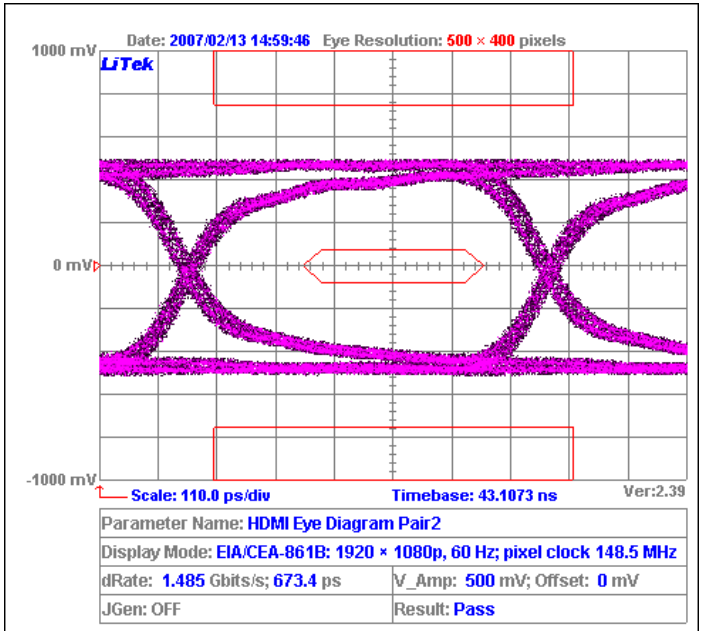

ISLAND 5² HDMI .5 METER EYE DIAGRAM TEST

Test Equipment Information

ID	Product and Serial Number	Description with series number	Manufacturer
1	DTG5334(B010132)	Data Timing Generator	Tektronix
2	86100A(US41060872)	Time Domain Reflector(TDR)	Agilent(HP)

Device Under Test (DUT) Information

Length(m)	0.5	Tested Pairs	4	Pairs
Temperature	25	Humidity	60	%
Batch Number	Sa7017	Bundle Number	1#	
Testing following	HDMI			
Comments	HDMI19M/HDMI19M CABLE 28AWG CL-3 3.7mmx13.5mm Pearl White IHH			
Technician	Tian	Test Result	Pass	